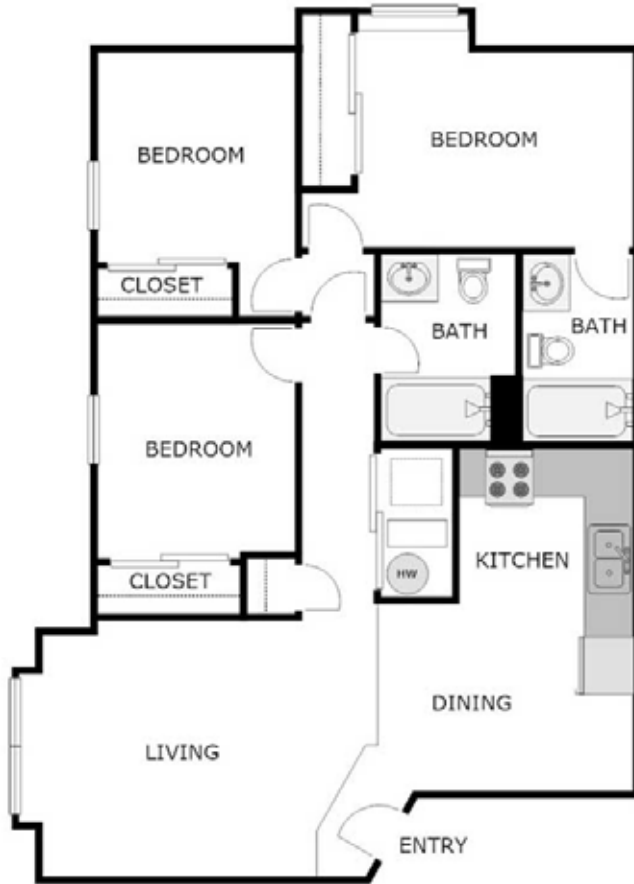

### 3 Bedroom 2 Bath Apartment

1,050 Sq. Ft.

RENT

DEPOSIT

DATE AVAILABLE

NOTES

[Sundanceatlanticapts.com](http://Sundanceatlanticapts.com)

relax, enjoy, live!